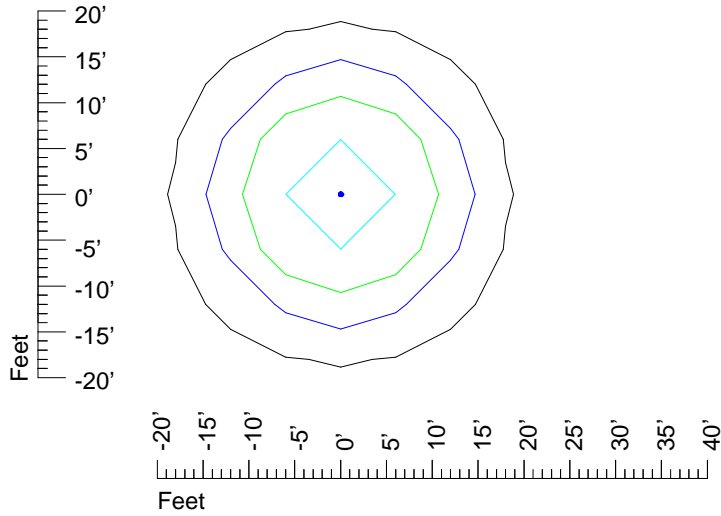

Mounting height 15' Tilt 0°

Mounting height 15' Tilt 30°

Mounting height 15' Tilt 15°

Mounting height 15' Tilt 45°

IES Photometric files : K346C 12v6w

Isoline template 20' mounting height

Isoline values — 0.1 fc — 0.25 fc — 0.5 fc — 1.0 fc — 2.0 fc

Mounting height 20' Tilt 0°

Mounting height 20' Tilt 30°

Mounting height 20' Tilt 15°

Mounting height 20' Tilt 45°

IES Photometric files : K346C 12v6w

Isoline template 25' mounting height

Isoline values — 0.1 fc — 0.25 fc — 0.5 fc — 1.0 fc — 2.0 fc

Mounting height 25' Tilt 0°

Mounting height 25' Tilt 30°

Mounting height 25' Tilt 15°

Mounting height 25' Tilt 45°

IES Photometric files : K346C 12v6w

Isoline template 30' mounting height

Isoline values — 0.1 fc — 0.25 fc — 0.5 fc — 1.0 fc — 2.0 fc

Mounting height 30' Tilt 0°

Mounting height 30' Tilt 30°

Mounting height 30' Tilt 15°

Mounting height 30' Tilt 45°