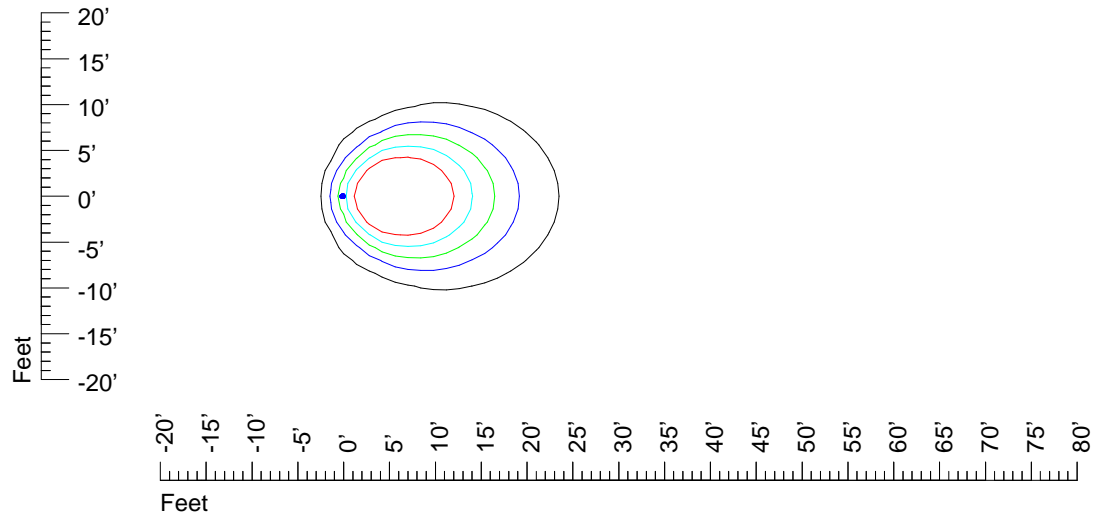

IES Photometric files : K346C 12v6w

Isoline template 7' mounting height

Isoline values — 0.1 fc — 0.25 fc — 0.5 fc — 1.0 fc — 2.0 fc

Mounting height 7' Tilt 0°

Mounting height 7' Tilt 30°

Mounting height 7' Tilt 15°

Mounting height 7' Tilt 45°

IES Photometric files : K346C 12v6w

Isoline template 9' mounting height

Isoline values — 0.1 fc — 0.25 fc — 0.5 fc — 1.0 fc — 2.0 fc

Mounting height 9' Tilt 0°

Mounting height 9' Tilt 30°

Mounting height 9' Tilt 15°

Mounting height 9' Tilt 45°

IES Photometric files : K346C 12v6w

Isoline template 11' mounting height

Isoline values — 0.1 fc — 0.25 fc — 0.5 fc — 1.0 fc — 2.0 fc

Mounting height 11' Tilt 0°