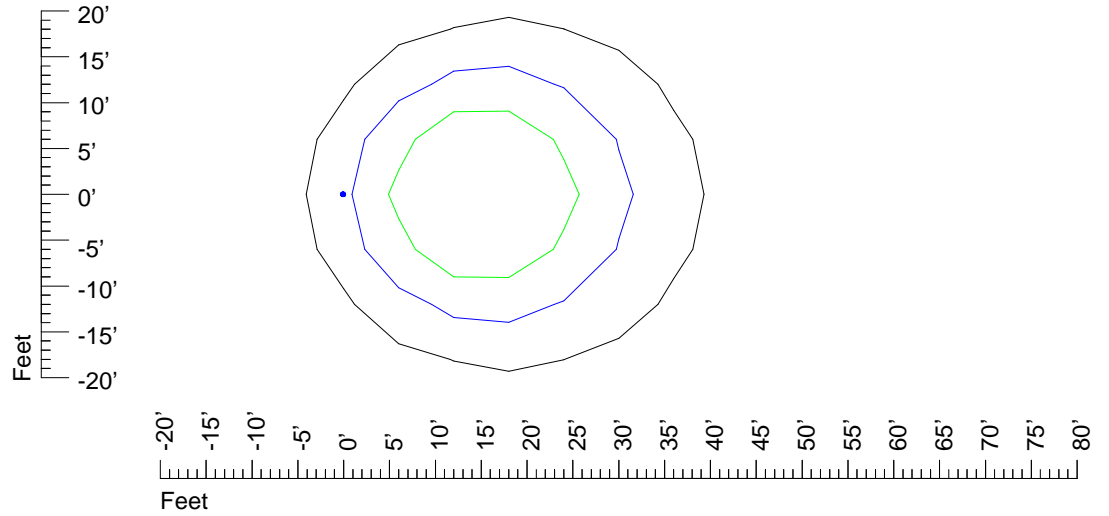

Mounting height 20' Tilt 0°

Mounting height 20' Tilt 30°

Mounting height 20' Tilt 15°

Mounting height 20' Tilt 45°

IES Photometric files : K346C 12v6w

Isoline template 25' mounting height

Isoline values — 0.1 fc — 0.25 fc — 0.5 fc — 1.0 fc — 2.0 fc

Mounting height 25' Tilt 0°

Mounting height 25' Tilt 30°

Mounting height 25' Tilt 15°

Mounting height 25' Tilt 45°

IES Photometric files : K346C 12v6w

Isoline template 30' mounting height

Isoline values — 0.1 fc — 0.25 fc — 0.5 fc — 1.0 fc — 2.0 fc

Mounting height 30' Tilt 0°

Mounting height 30' Tilt 30°

Mounting height 30' Tilt 15°

Mounting height 30' Tilt 45°