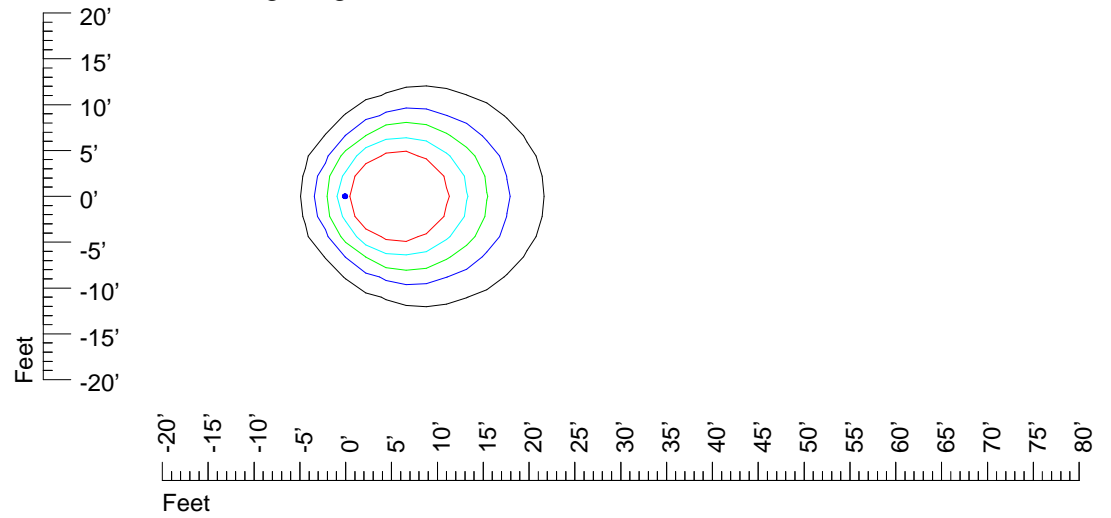

Mounting height 9' Tilt 15°

Mounting height 9' Tilt 45°

IES Photometric files : K346C 12v6w

Isoline template 11' mounting height

Isoline values — 0.1 fc — 0.25 fc — 0.5 fc — 1.0 fc — 2.0 fc

Mounting height 11' Tilt 0°

Mounting height 11' Tilt 30°

Mounting height 11' Tilt 15°

Mounting height 11' Tilt 45°

IES Photometric files : K346C 12v6w

Isoline template 15' mounting height

Isoline values — 0.1 fc — 0.25 fc — 0.5 fc — 1.0 fc — 2.0 fc