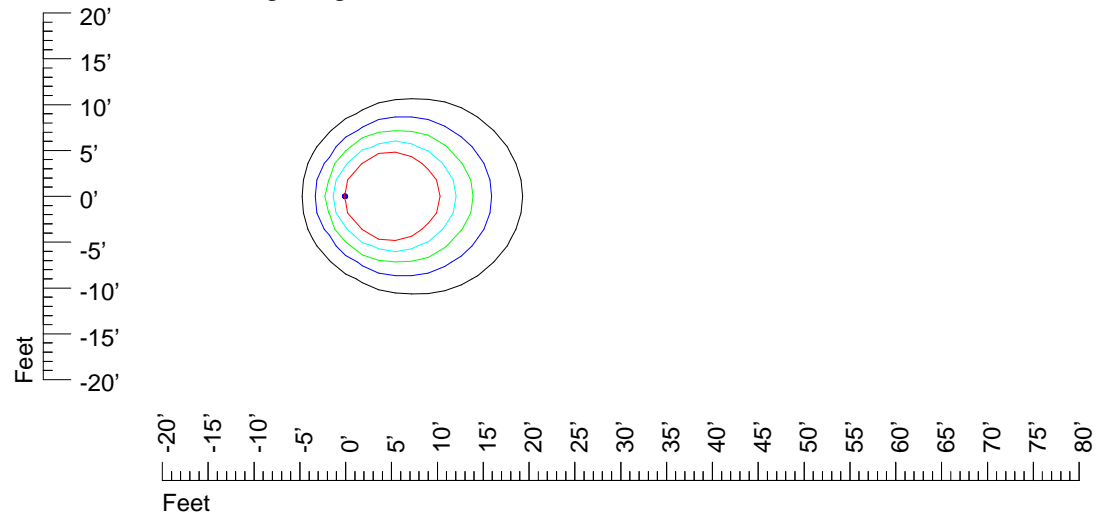

IES Photometric files : K346C 12v6w

Isoline template 7' mounting height

Isoline values — 0.1 fc — 0.25 fc — 0.5 fc — 1.0 fc — 2.0 fc

Mounting height 7' Tilt 0°

Mounting height 7' Tilt 30°

Mounting height 7' Tilt 15°

Mounting height 7' Tilt 45°

IES Photometric files : K346C 12v6w

Isoline template 9' mounting height

Isoline values — 0.1 fc — 0.25 fc — 0.5 fc — 1.0 fc — 2.0 fc

Mounting height 9' Tilt 0°

Mounting height 9' Tilt 30°

Mounting height 9' Tilt 15°

Mounting height 9' Tilt 45°

IES Photometric files : K346C 12v6w

Isoline template 11' mounting height

Isoline values — 0.1 fc — 0.25 fc — 0.5 fc — 1.0 fc — 2.0 fc

Mounting height 11' Tilt 0°