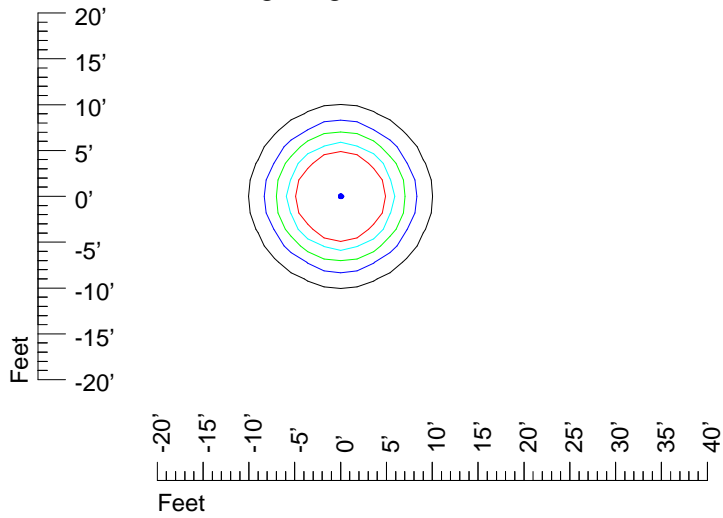

IES Photometric files : K346C 12v6w

Isoline template 7' mounting height

Isoline values — 0.1 fc — 0.25 fc — 0.5 fc — 1.0 fc — 2.0 fc

Mounting height 7' Tilt 0°

Mounting height 7' Tilt 30°

Mounting height 7' Tilt 15°

Mounting height 7' Tilt 45°

IES Photometric files : K346C 12v6w

Isoline template 9' mounting height

Isoline values — 0.1 fc — 0.25 fc — 0.5 fc — 1.0 fc — 2.0 fc

Mounting height 9' Tilt 0°

Mounting height 9' Tilt 30°

Mounting height 9' Tilt 15°

Mounting height 9' Tilt 45°

IES Photometric files : K346C 12v6w

Isoline template 11' mounting height

Isoline values — 0.1 fc — 0.25 fc — 0.5 fc — 1.0 fc — 2.0 fc

Mounting height 11' Tilt 0°

Mounting height 11' Tilt 30°

Mounting height 11' Tilt 15°

Mounting height 11' Tilt 45°

IES Photometric files : K346C 12v6w

Isoline template 15' mounting height

Isoline values — 0.1 fc — 0.25 fc — 0.5 fc — 1.0 fc — 2.0 fc