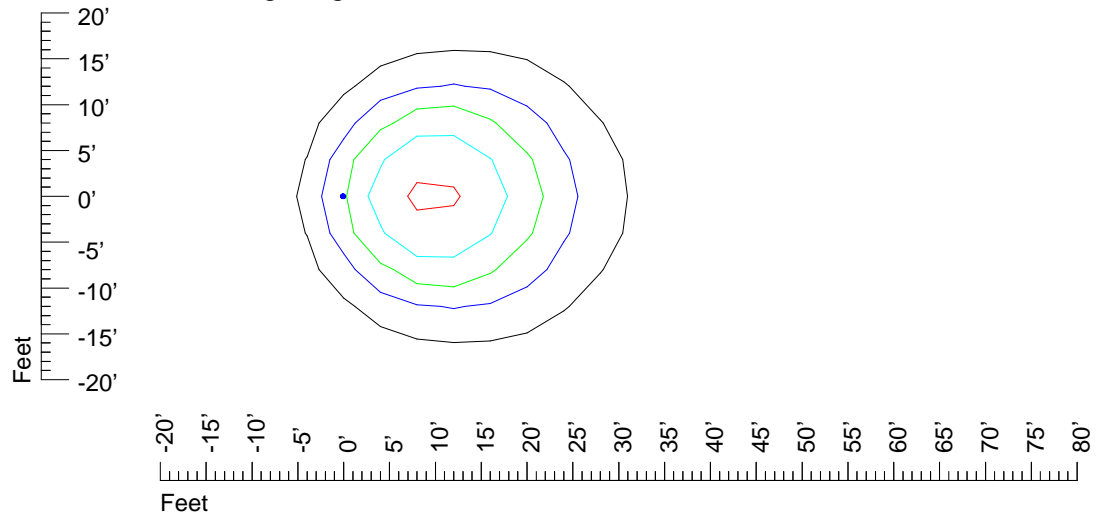

Mounting height 11' Tilt 30°

Mounting height 11' Tilt 15°

Mounting height 11' Tilt 45°

IES Photometric files : K346C 12v6w

Isoline template 15' mounting height

Isoline values — 0.1 fc — 0.25 fc — 0.5 fc — 1.0 fc — 2.0 fc

Mounting height 15' Tilt 0°

Mounting height 15' Tilt 30°

Mounting height 15' Tilt 15°

Mounting height 15' Tilt 45°

IES Photometric files : K346C 12v6w

Isoline template 20' mounting height

Isoline values — 0.1 fc — 0.25 fc — 0.5 fc — 1.0 fc — 2.0 fc

Mounting height 20' Tilt 0°

Mounting height 20' Tilt 30°

Mounting height 20' Tilt 15°

Mounting height 20' Tilt 45°

IES Photometric files : K346C 12v6w

Isoline template 25' mounting height

Isoline values — 0.1 fc — 0.25 fc — 0.5 fc — 1.0 fc — 2.0 fc