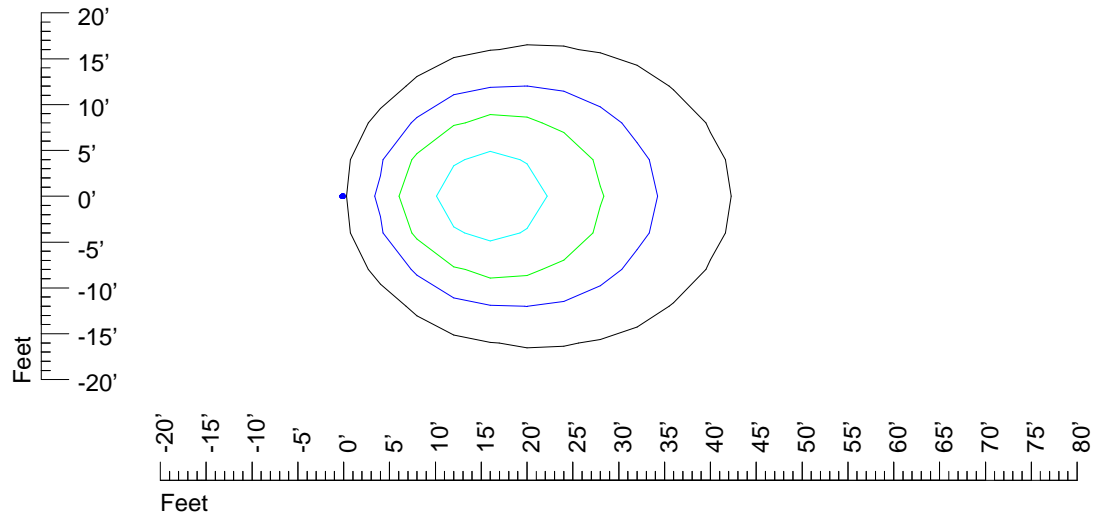

Mounting height 15' Tilt 0°

Mounting height 15' Tilt 30°

Mounting height 15' Tilt 15°

Mounting height 15' Tilt 45°

IES Photometric files : K346C 12v6w

Isoline template 20' mounting height

Isoline values — 0.1 fc — 0.25 fc — 0.5 fc — 1.0 fc — 2.0 fc

Mounting height 20' Tilt 0°

Mounting height 20' Tilt 30°

Mounting height 20' Tilt 15°

Mounting height 20' Tilt 45°

IES Photometric files : K346C 12v6w

Isoline template 25' mounting height

Isoline values — 0.1 fc — 0.25 fc — 0.5 fc — 1.0 fc — 2.0 fc

Mounting height 25' Tilt 0°

Mounting height 25' Tilt 30°

Mounting height 25' Tilt 15°

Mounting height 25' Tilt 45°

IES Photometric files : K346C 12v6w

Isoline template 30' mounting height

Isoline values — 0.1 fc — 0.25 fc — 0.5 fc — 1.0 fc — 2.0 fc