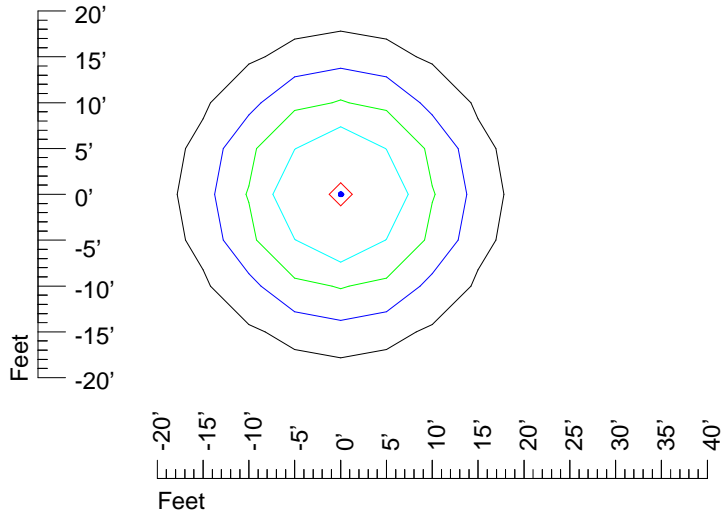

Mounting height 11' Tilt 30°

Mounting height 11' Tilt 15°

Mounting height 11' Tilt 45°

IES Photometric files : K346C 12v6w

Isoline template 15' mounting height

Isoline values — 0.1 fc — 0.25 fc — 0.5 fc — 1.0 fc — 2.0 fc

Mounting height 15' Tilt 0°

Mounting height 15' Tilt 30°

Mounting height 15' Tilt 15°

Mounting height 15' Tilt 45°

IES Photometric files : K346C 12v6w

Isoline template 20' mounting height

Isoline values — 0.1 fc — 0.25 fc — 0.5 fc — 1.0 fc — 2.0 fc

Mounting height 20' Tilt 0°

Mounting height 20' Tilt 30°

Mounting height 20' Tilt 15°

Mounting height 20' Tilt 45°

IES Photometric files : K346C 12v6w

Isoline template 25' mounting height

Isoline values — 0.1 fc — 0.25 fc — 0.5 fc — 1.0 fc — 2.0 fc

Mounting height 25' Tilt 0°

Mounting height 25' Tilt 30°

Mounting height 25' Tilt 15°

Mounting height 25' Tilt 45°

IES Photometric files : K346C 12v6w

Isoline template 30' mounting height

Isoline values — 0.1 fc — 0.25 fc — 0.5 fc — 1.0 fc — 2.0 fc