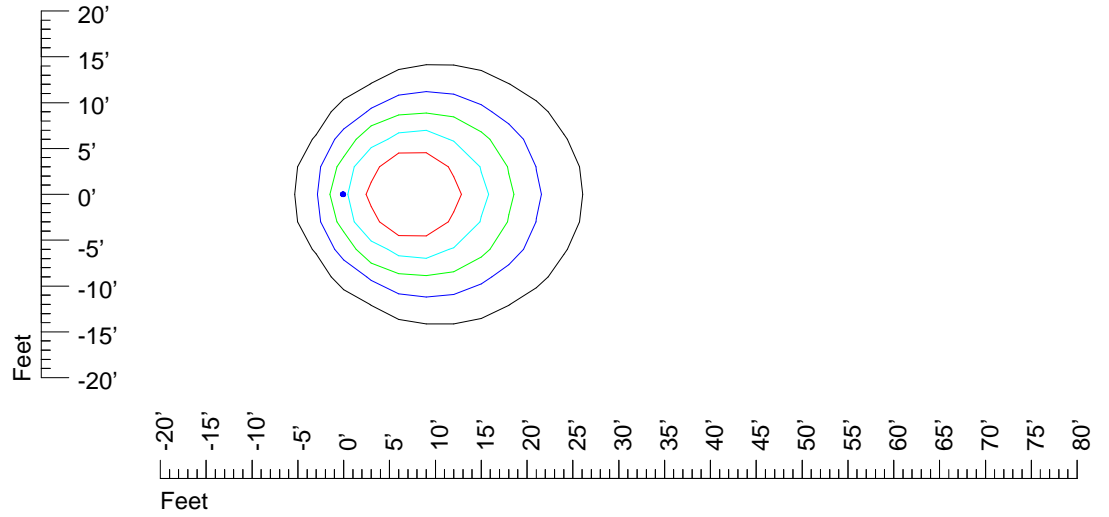

Mounting height 15' Tilt 30°