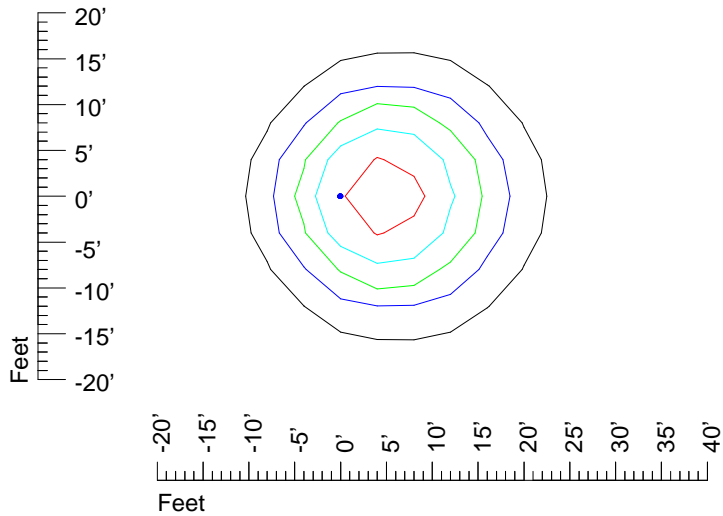

IES Photometric files : K346C 12v6w

Isoline template 7' mounting height

Isoline values — 0.1 fc — 0.25 fc — 0.5 fc — 1.0 fc — 2.0 fc

Mounting height 7' Tilt 0°

Mounting height 7' Tilt 30°

Mounting height 7' Tilt 15°

Mounting height 11' Tilt 30°

Mounting height 11' Tilt 15°

Mounting height 11' Tilt 45°

IES Photometric files : K346C 12v6w

Isoline template 15' mounting height

Isoline values — 0.1 fc — 0.25 fc — 0.5 fc — 1.0 fc — 2.0 fc

Mounting height 15' Tilt 0°

Mounting height 15' Tilt 30°

Mounting height 15' Tilt 15°

Mounting height 15' Tilt 45°

IES Photometric files : K346C 12v6w

Isoline template 20' mounting height

Isoline values — 0.1 fc — 0.25 fc — 0.5 fc — 1.0 fc — 2.0 fc

Mounting height 20' Tilt 0°

Mounting height 20' Tilt 30°

Mounting height 20' Tilt 15°

Mounting height 20' Tilt 45°

IES Photometric files : K346C 12v6w

Isoline template 25' mounting height

Isoline values — 0.1 fc — 0.25 fc — 0.5 fc — 1.0 fc — 2.0 fc