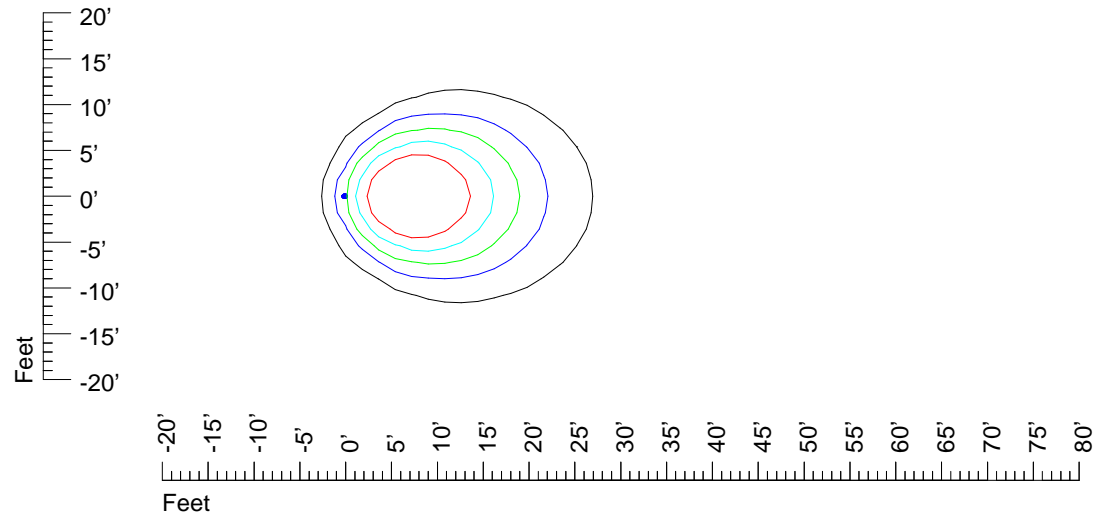

IES Photometric files : K346C 12v6w

Isoline template 7' mounting height

Isoline values — 0.1 fc — 0.25 fc — 0.5 fc — 1.0 fc — 2.0 fc

Mounting height 7' Tilt 0°

Mounting height 7' Tilt 30°

Mounting height 7' Tilt 15°

Mounting height 7' Tilt 45°

IES Photometric files : K346C 12v6w

Isoline template 9' mounting height

Isoline values — 0.1 fc — 0.25 fc — 0.5 fc — 1.0 fc — 2.0 fc

Mounting height 9' Tilt 0°

Mounting height 9' Tilt 30°

Mounting height 9' Tilt 15°

Mounting height 9' Tilt 45°

IES Photometric files : K346C 12v6w

Isoline template 11' mounting height

Isoline values — 0.1 fc — 0.25 fc — 0.5 fc — 1.0 fc — 2.0 fc

Mounting height 11' Tilt 0°