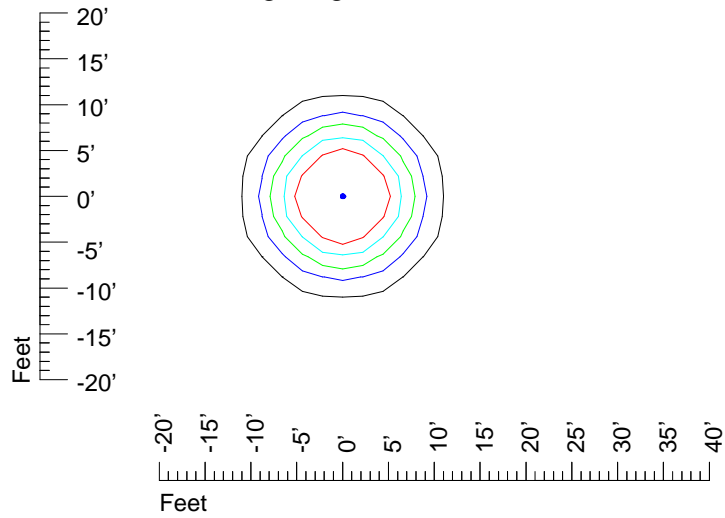

IES Photometric files : K346C 12v6w

Isoline template 7' mounting height

Isoline values — 0.1 fc — 0.25 fc — 0.5 fc — 1.0 fc — 2.0 fc

Mounting height 7' Tilt 0°

Mounting height 7' Tilt 30°

Mounting height 7' Tilt 15°

Mounting height 7' Tilt 45°

IES Photometric files : K346C 12v6w

Isoline template 9' mounting height

Isoline values — 0.1 fc — 0.25 fc — 0.5 fc — 1.0 fc — 2.0 fc

Mounting height 9' Tilt 0°

Mounting height 9' Tilt 30°

Mounting height 9' Tilt 15°

Mounting height 9' Tilt 45°

IES Photometric files : K346C 12v6w

Isoline template 11' mounting height

Isoline values — 0.1 fc — 0.25 fc — 0.5 fc — 1.0 fc — 2.0 fc

Mounting height 11' Tilt 0°

Mounting height 11' Tilt 30°

Mounting height 11' Tilt 15°

Mounting height 11' Tilt 45°

IES Photometric files : K346C 12v6w

Isoline template 15' mounting height

Isoline values — 0.1 fc — 0.25 fc — 0.5 fc — 1.0 fc — 2.0 fc