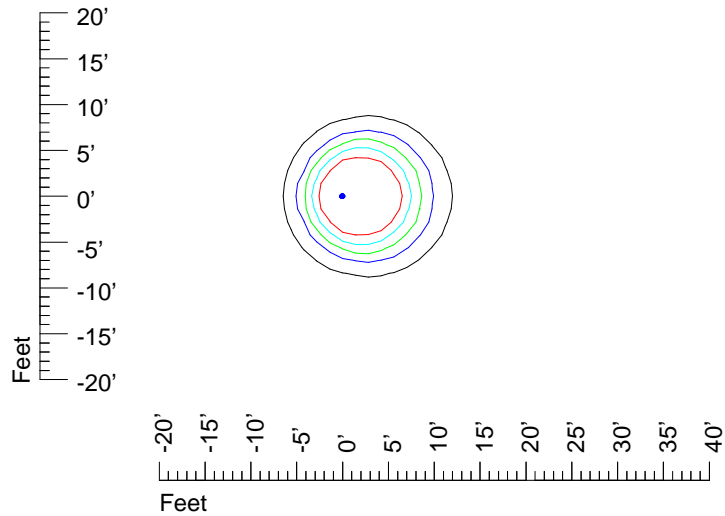

IES Photometric files : K346C 12v6w

Isoline template 7' mounting height

Isoline values — 0.1 fc — 0.25 fc — 0.5 fc — 1.0 fc — 2.0 fc

Mounting height 7' Tilt 0°

Mounting height 7' Tilt 30°

Mounting height 7' Tilt 15°

Mounting height 7' Tilt 45°

IES Photometric files : K346C 12v6w

Isoline template 9' mounting height

Isoline values — 0.1 fc — 0.25 fc — 0.5 fc — 1.0 fc — 2.0 fc

Mounting height 9' Tilt 0°

Mounting height 9' Tilt 30°

Mounting height 11' Tilt 30°

Mounting height 11' Tilt 15°

Mounting height 11' Tilt 45°

IES Photometric files : K346C 12v6w

Isoline template 15' mounting height

Isoline values — 0.1 fc — 0.25 fc — 0.5 fc — 1.0 fc — 2.0 fc

Mounting height 20' Tilt 0°

Mounting height 20' Tilt 30°

Mounting height 20' Tilt 15°

Mounting height 20' Tilt 45°

IES Photometric files : K346C 12v6w

Isoline template 25' mounting height

Isoline values — 0.1 fc — 0.25 fc — 0.5 fc — 1.0 fc — 2.0 fc