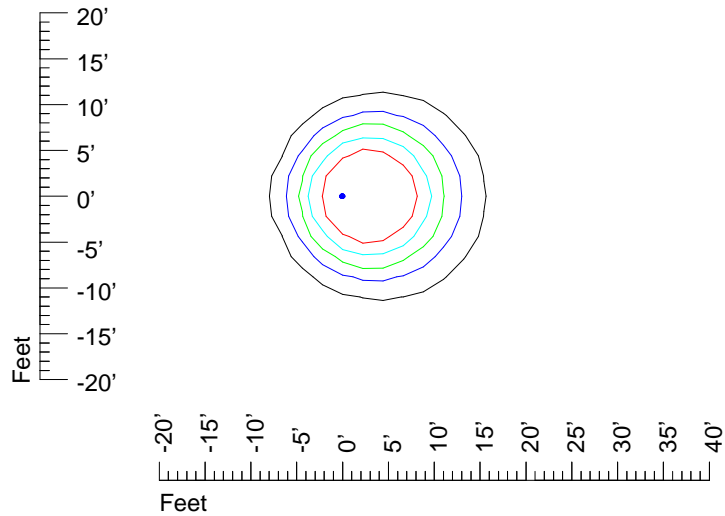

IES Photometric files : K346C 12v6w

Isoline template 7' mounting height

Isoline values — 0.1 fc — 0.25 fc — 0.5 fc — 1.0 fc — 2.0 fc

Mounting height 7' Tilt 0°

Mounting height 7' Tilt 30°

Mounting height 7' Tilt 15°

Mounting height 7' Tilt 45°

IES Photometric files : K346C 12v6w

Isoline template 9' mounting height

Isoline values — 0.1 fc — 0.25 fc — 0.5 fc — 1.0 fc — 2.0 fc

Mounting height 9' Tilt 0°

Mounting height 9' Tilt 30°

Mounting height 9' Tilt 15°

Mounting height 9' Tilt 45°

IES Photometric files : K346C 12v6w

Isoline template 11' mounting height

Isoline values — 0.1 fc — 0.25 fc — 0.5 fc — 1.0 fc — 2.0 fc

Mounting height 11' Tilt 0°

Mounting height 11' Tilt 30°

Mounting height 11' Tilt 15°

Mounting height 11' Tilt 45°

IES Photometric files : K346C 12v6w

Isoline template 15' mounting height

Isoline values — 0.1 fc — 0.25 fc — 0.5 fc — 1.0 fc — 2.0 fc