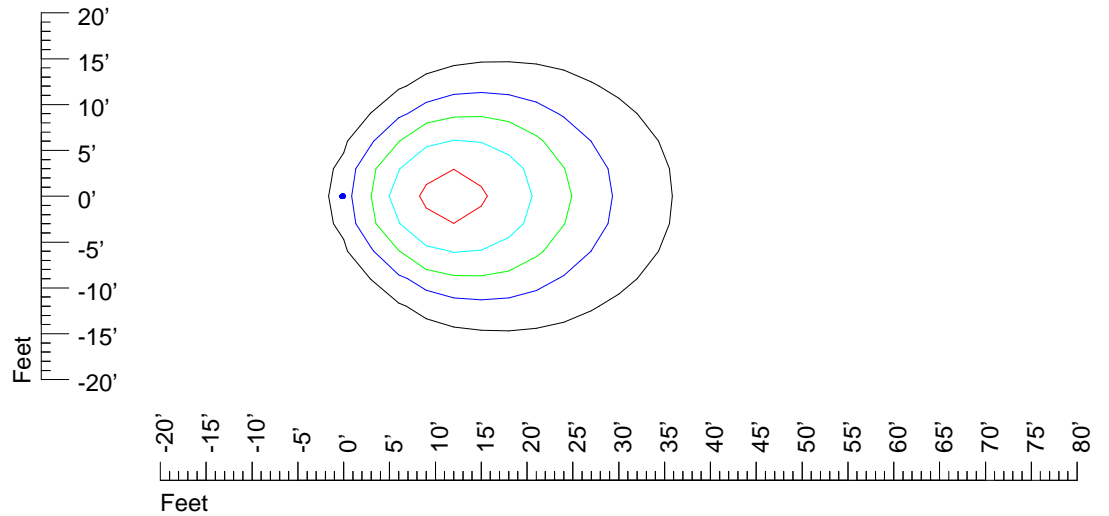

Mounting height 11' Tilt 30°

Mounting height 11' Tilt 15°

Mounting height 11' Tilt 45°

IES Photometric files : K346C 12v6w

Isoline template 15' mounting height

Isoline values — 0.1 fc — 0.25 fc — 0.5 fc — 1.0 fc — 2.0 fc

Mounting height 15' Tilt 0°

Mounting height 15' Tilt 30°

Mounting height 15' Tilt 15°

Mounting height 15' Tilt 45°

IES Photometric files : K346C 12v6w

Isoline template 20' mounting height

Isoline values — 0.1 fc — 0.25 fc — 0.5 fc — 1.0 fc — 2.0 fc

Mounting height 20' Tilt 0°

Mounting height 20' Tilt 30°

Mounting height 20' Tilt 15°

Mounting height 20' Tilt 45°

IES Photometric files : K346C 12v6w

Isoline template 25' mounting height

Isoline values — 0.1 fc — 0.25 fc — 0.5 fc — 1.0 fc — 2.0 fc