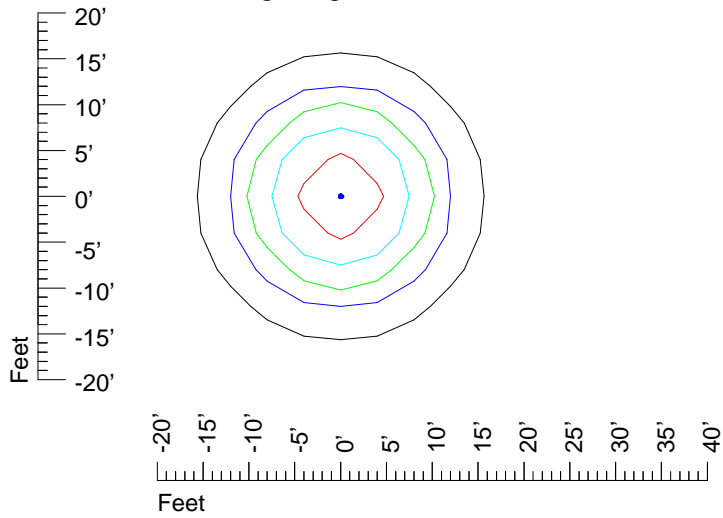

Mounting height 11' Tilt 30°

Mounting height 11' Tilt 15°

Mounting height 11' Tilt 45°

IES Photometric files : K346C 12v6w

Isoline template 15' mounting height

Isoline values — 0.1 fc — 0.25 fc — 0.5 fc — 1.0 fc — 2.0 fc

Mounting height 15' Tilt 0°

Mounting height 15' Tilt 30°

Mounting height 15' Tilt 15°

Mounting height 15' Tilt 45°

IES Photometric files : K346C 12v6w

Isoline template 20' mounting height

Isoline values — 0.1 fc — 0.25 fc — 0.5 fc — 1.0 fc — 2.0 fc

Mounting height 20' Tilt 0°

Mounting height 20' Tilt 30°

Mounting height 20' Tilt 15°

Mounting height 20' Tilt 45°

IES Photometric files : K346C 12v6w

Isoline template 25' mounting height

Isoline values — 0.1 fc — 0.25 fc — 0.5 fc — 1.0 fc — 2.0 fc