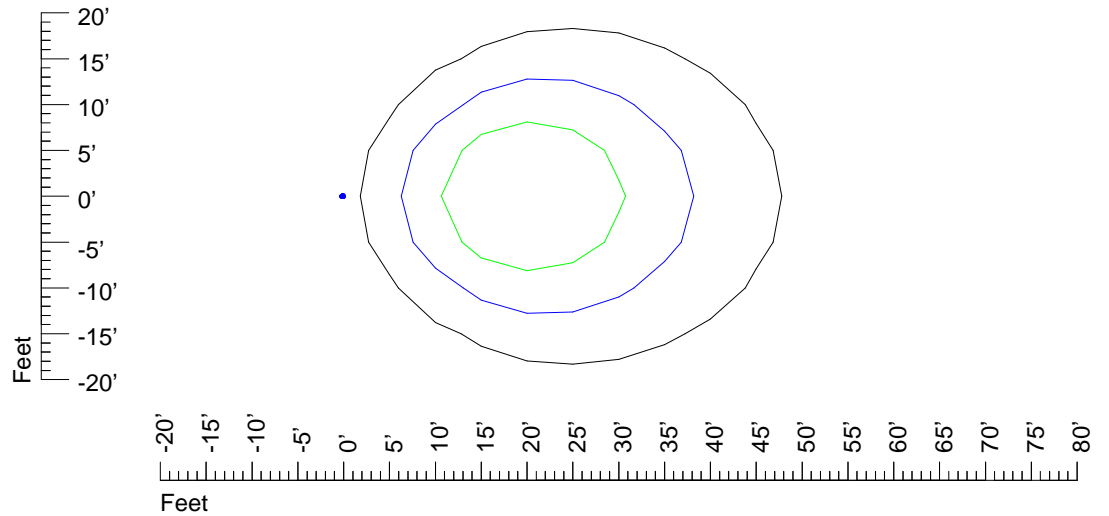

Mounting height 20' Tilt 0°

Mounting height 20' Tilt 30°

Mounting height 20' Tilt 15°

Mounting height 20' Tilt 45°

IES Photometric files : K346C 12v6w

Isoline template 25' mounting height

Isoline values — 0.1 fc — 0.25 fc — 0.5 fc — 1.0 fc — 2.0 fc

Mounting height 25' Tilt 0°

Mounting height 25' Tilt 30°

Mounting height 25' Tilt 15°

Mounting height 25' Tilt 45°

IES Photometric files : K346C 12v6w

Isoline template 30' mounting height

Isoline values — 0.1 fc — 0.25 fc — 0.5 fc — 1.0 fc — 2.0 fc

Mounting height 30' Tilt 0°

Mounting height 30' Tilt 30°

Mounting height 30' Tilt 15°

Mounting height 30' Tilt 45°