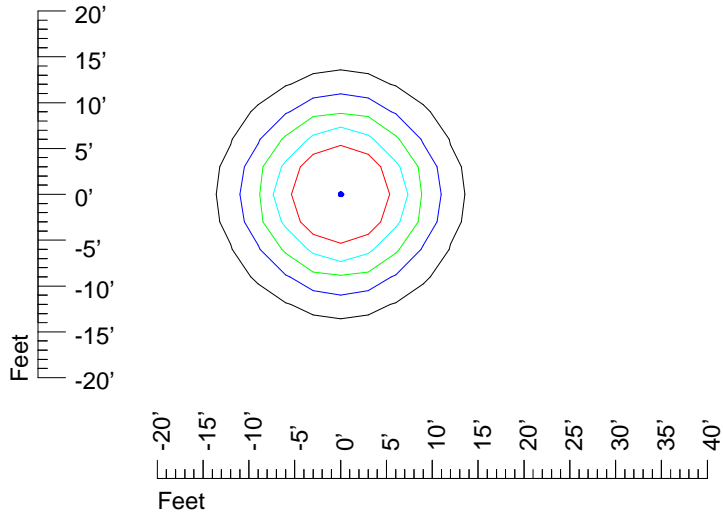

IES Photometric files : K346C 12v6w

Isoline template 7' mounting height

Isoline values — 0.1 fc — 0.25 fc — 0.5 fc — 1.0 fc — 2.0 fc

Mounting height 7' Tilt 0°

Mounting height 7' Tilt 30°

Mounting height 7' Tilt 15°

Mounting height 9' Tilt 15°

Mounting height 9' Tilt 45°

IES Photometric files : K346C 12v6w

Isoline template 11' mounting height

Isoline values — 0.1 fc — 0.25 fc — 0.5 fc — 1.0 fc — 2.0 fc

Mounting height 11' Tilt 0°

Mounting height 11' Tilt 30°

Mounting height 11' Tilt 15°

Mounting height 11' Tilt 45°

IES Photometric files : K346C 12v6w

Isoline template 15' mounting height

Isoline values — 0.1 fc — 0.25 fc — 0.5 fc — 1.0 fc — 2.0 fc

Mounting height 15' Tilt 0°

Mounting height 15' Tilt 30°

Mounting height 15' Tilt 15°

Mounting height 15' Tilt 45°

IES Photometric files : K346C 12v6w

Isoline template 20' mounting height

Isoline values — 0.1 fc — 0.25 fc — 0.5 fc — 1.0 fc — 2.0 fc