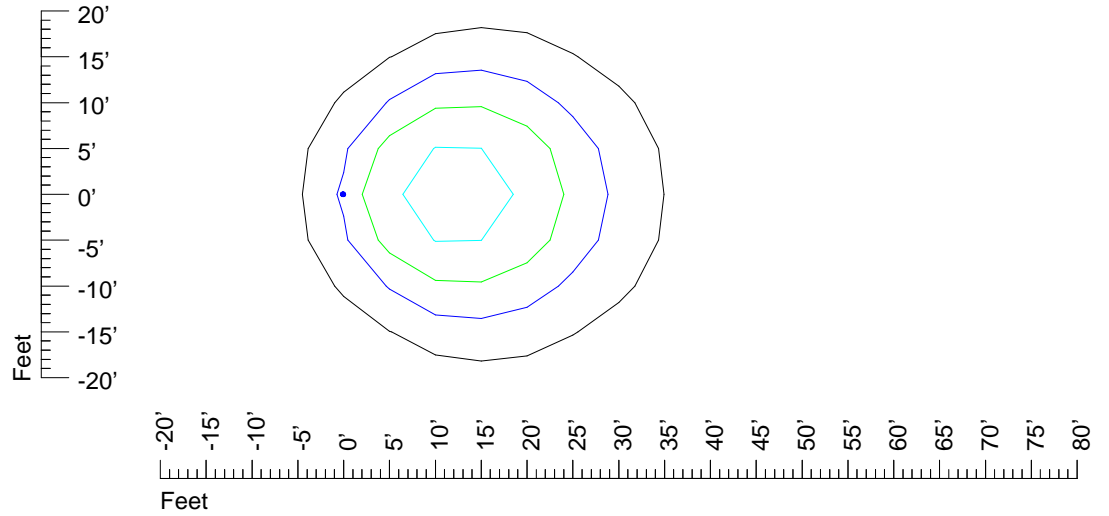

Mounting height 15' Tilt 0°

Mounting height 15' Tilt 30°

Mounting height 15' Tilt 15°

Mounting height 15' Tilt 45°

IES Photometric files : K346C 12v6w

Isoline template 20' mounting height

Isoline values — 0.1 fc — 0.25 fc — 0.5 fc — 1.0 fc — 2.0 fc

Mounting height 20' Tilt 0°

Mounting height 20' Tilt 30°

Mounting height 20' Tilt 15°

Mounting height 20' Tilt 45°

IES Photometric files : K346C 12v6w

Isoline template 25' mounting height

Isoline values — 0.1 fc — 0.25 fc — 0.5 fc — 1.0 fc — 2.0 fc

Mounting height 25' Tilt 0°

Mounting height 25' Tilt 30°

Mounting height 25' Tilt 15°

Mounting height 25' Tilt 45°

IES Photometric files : K346C 12v6w

Isoline template 30' mounting height

Isoline values — 0.1 fc — 0.25 fc — 0.5 fc — 1.0 fc — 2.0 fc