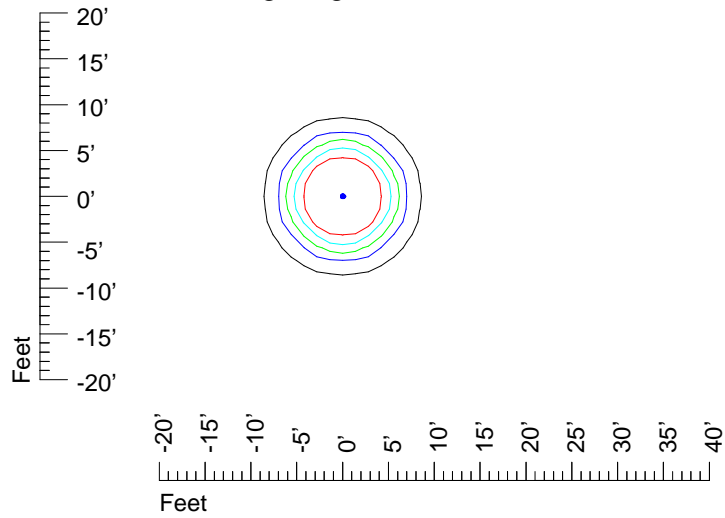

IES Photometric files : K346C 12v6w

Isoline template 7' mounting height

Isoline values — 0.1 fc — 0.25 fc — 0.5 fc — 1.0 fc — 2.0 fc

Mounting height 7' Tilt 0°

Mounting height 7' Tilt 30°

Mounting height 7' Tilt 15°

Mounting height 7' Tilt 45°

IES Photometric files : K346C 12v6w

Isoline template 9' mounting height

Isoline values — 0.1 fc — 0.25 fc — 0.5 fc — 1.0 fc — 2.0 fc

Mounting height 9' Tilt 0°

Mounting height 9' Tilt 30°

Mounting height 11' Tilt 30°

Mounting height 11' Tilt 15°

Mounting height 11' Tilt 45°

IES Photometric files : K346C 12v6w

Isoline template 15' mounting height

Isoline values — 0.1 fc — 0.25 fc — 0.5 fc — 1.0 fc — 2.0 fc

Mounting height 20' Tilt 0°

Mounting height 20' Tilt 30°

Mounting height 20' Tilt 15°

Mounting height 20' Tilt 45°

IES Photometric files : K346C 12v6w

Isoline template 25' mounting height

Isoline values — 0.1 fc — 0.25 fc — 0.5 fc — 1.0 fc — 2.0 fc