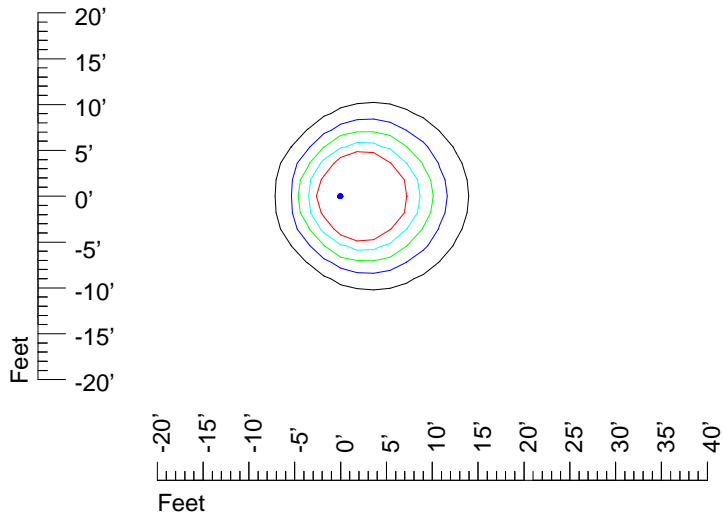

IES Photometric files : K346C 12v6w

Isoline template 7' mounting height

Isoline values — 0.1 fc — 0.25 fc — 0.5 fc — 1.0 fc — 2.0 fc

Mounting height 7' Tilt 0°

Mounting height 7' Tilt 30°

Mounting height 7' Tilt 15°

Mounting height 7' Tilt 45°

IES Photometric files : K346C 12v6w

Isoline template 9' mounting height

Isoline values — 0.1 fc — 0.25 fc — 0.5 fc — 1.0 fc — 2.0 fc

Mounting height 9' Tilt 0°

Mounting height 9' Tilt 30°

Mounting height 9' Tilt 15°

Mounting height 9' Tilt 45°

IES Photometric files : K346C 12v6w

Isoline template 11' mounting height

Isoline values — 0.1 fc — 0.25 fc — 0.5 fc — 1.0 fc — 2.0 fc

Mounting height 11' Tilt 0°

Mounting height 20' Tilt 0°

Mounting height 20' Tilt 30°

Mounting height 20' Tilt 15°

Mounting height 20' Tilt 45°

IES Photometric files : K346C 12v6w

Isoline template 25' mounting height

Isoline values — 0.1 fc — 0.25 fc — 0.5 fc — 1.0 fc — 2.0 fc