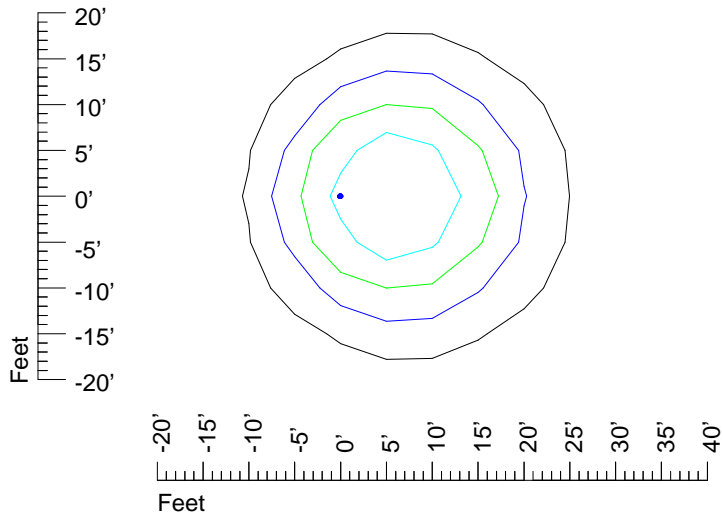

Mounting height 11' Tilt 30°

Mounting height 11' Tilt 15°

Mounting height 11' Tilt 45°

IES Photometric files : K346C 12v6w

Isoline template 15' mounting height

Isoline values — 0.1 fc — 0.25 fc — 0.5 fc — 1.0 fc — 2.0 fc

Mounting height 15' Tilt 0°

Mounting height 15' Tilt 30°

Mounting height 15' Tilt 15°

Mounting height 15' Tilt 45°

IES Photometric files : K346C 12v6w

Isoline template 20' mounting height

Isoline values — 0.1 fc — 0.25 fc — 0.5 fc — 1.0 fc — 2.0 fc

Mounting height 20' Tilt 0°

Mounting height 20' Tilt 30°

Mounting height 20' Tilt 15°

Mounting height 20' Tilt 45°

IES Photometric files : K346C 12v6w

Isoline template 25' mounting height

Isoline values — 0.1 fc — 0.25 fc — 0.5 fc — 1.0 fc — 2.0 fc

Mounting height 25' Tilt 0°

Mounting height 25' Tilt 30°

Mounting height 25' Tilt 15°

Mounting height 25' Tilt 45°

IES Photometric files : K346C 12v6w

Isoline template 30' mounting height

Isoline values — 0.1 fc — 0.25 fc — 0.5 fc — 1.0 fc — 2.0 fc