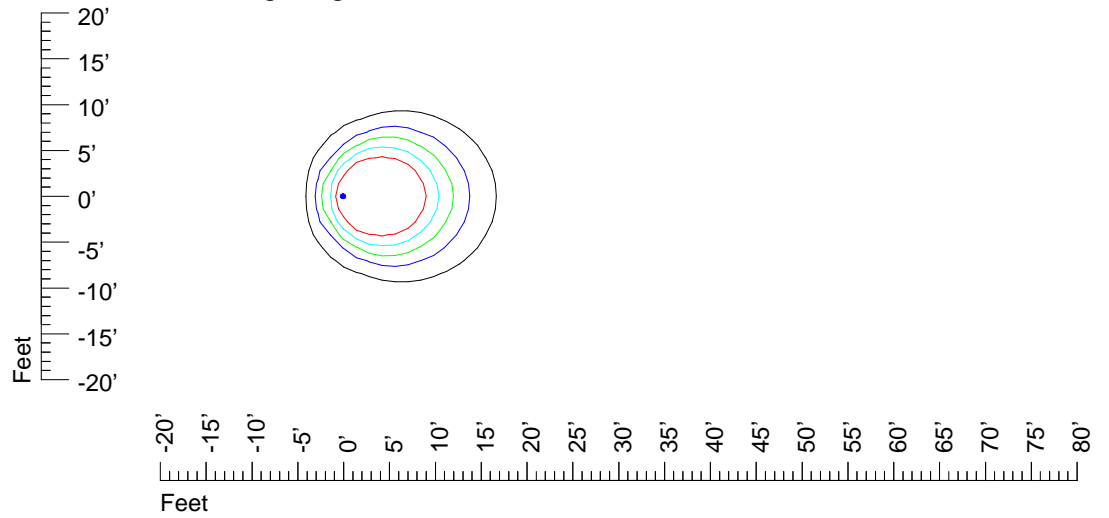

IES Photometric files : K346C 12v6w

Isoline template 7' mounting height

Isoline values — 0.1 fc — 0.25 fc — 0.5 fc — 1.0 fc — 2.0 fc

Mounting height 7' Tilt 0°

Mounting height 7' Tilt 30°

Mounting height 7' Tilt 15°

Mounting height 7' Tilt 45°

IES Photometric files : K346C 12v6w

Isoline template 9' mounting height

Isoline values — 0.1 fc — 0.25 fc — 0.5 fc — 1.0 fc — 2.0 fc

Mounting height 9' Tilt 0°

Mounting height 9' Tilt 30°

Mounting height 9' Tilt 15°

Mounting height 9' Tilt 45°

IES Photometric files : K346C 12v6w

Isoline template 11' mounting height

Isoline values — 0.1 fc — 0.25 fc — 0.5 fc — 1.0 fc — 2.0 fc

Mounting height 11' Tilt 0°