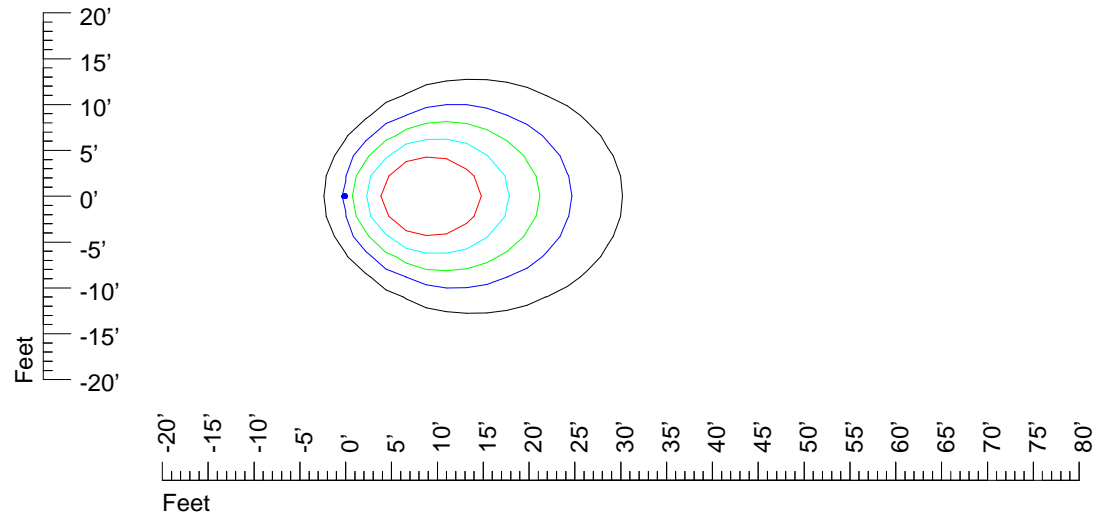

IES Photometric files : K346C 12v6w

Isoline template 7' mounting height

Isoline values — 0.1 fc — 0.25 fc — 0.5 fc — 1.0 fc — 2.0 fc

Mounting height 7' Tilt 0°

Mounting height 7' Tilt 30°

Mounting height 7' Tilt 15°

Mounting height 7' Tilt 45°

IES Photometric files : K346C 12v6w

Isoline template 9' mounting height

Isoline values — 0.1 fc — 0.25 fc — 0.5 fc — 1.0 fc — 2.0 fc

Mounting height 9' Tilt 0°

Mounting height 9' Tilt 30°

Mounting height 9' Tilt 15°

Mounting height 9' Tilt 45°

IES Photometric files : K346C 12v6w

Isoline template 11' mounting height

Isoline values — 0.1 fc — 0.25 fc — 0.5 fc — 1.0 fc — 2.0 fc

Mounting height 11' Tilt 0°

Mounting height 11' Tilt 30°

Mounting height 11' Tilt 15°

Mounting height 11' Tilt 45°

IES Photometric files : K346C 12v6w

Isoline template 15' mounting height

Isoline values — 0.1 fc — 0.25 fc — 0.5 fc — 1.0 fc — 2.0 fc