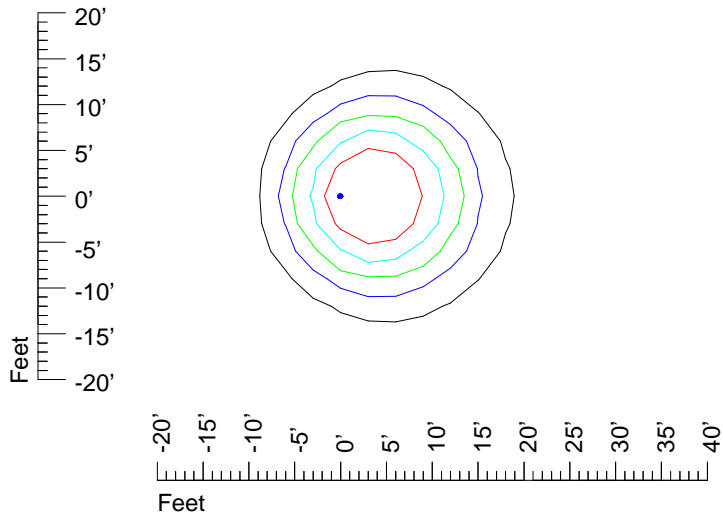

IES Photometric files : K346C 12v6w

Isoline template 7' mounting height

Isoline values — 0.1 fc — 0.25 fc — 0.5 fc — 1.0 fc — 2.0 fc

Mounting height 7' Tilt 0°

Mounting height 7' Tilt 30°

Mounting height 7' Tilt 15°

Mounting height 9' Tilt 15°

Mounting height 9' Tilt 45°

IES Photometric files : K346C 12v6w

Isoline template 11' mounting height

Isoline values — 0.1 fc — 0.25 fc — 0.5 fc — 1.0 fc — 2.0 fc

Mounting height 11' Tilt 0°

Mounting height 11' Tilt 30°

Mounting height 11' Tilt 15°

Mounting height 11' Tilt 45°

IES Photometric files : K346C 12v6w

Isoline template 15' mounting height

Isoline values — 0.1 fc — 0.25 fc — 0.5 fc — 1.0 fc — 2.0 fc

Mounting height 15' Tilt 0°

Mounting height 15' Tilt 30°

Mounting height 15' Tilt 15°

Mounting height 15' Tilt 45°

IES Photometric files : K346C 12v6w

Isoline template 20' mounting height

Isoline values — 0.1 fc — 0.25 fc — 0.5 fc — 1.0 fc — 2.0 fc