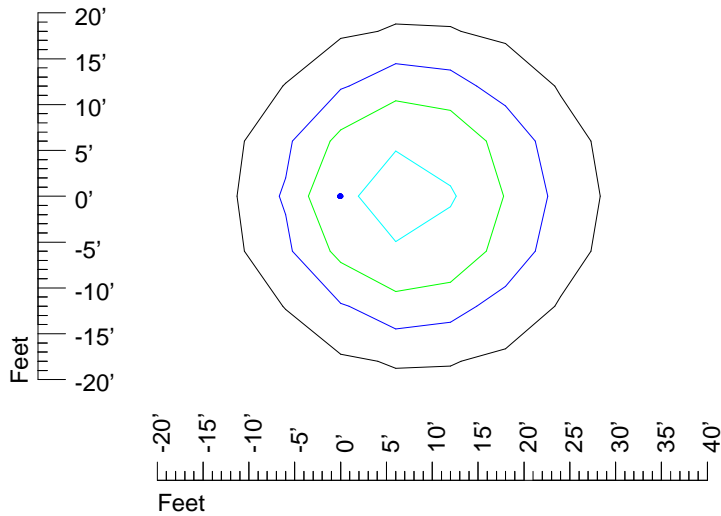

Mounting height 15' Tilt 0°

Mounting height 15' Tilt 30°

Mounting height 15' Tilt 15°

Mounting height 15' Tilt 45°

IES Photometric files : K346C 12v6w

Isoline template 20' mounting height

Isoline values — 0.1 fc — 0.25 fc — 0.5 fc — 1.0 fc — 2.0 fc

Mounting height 20' Tilt 0°

Mounting height 20' Tilt 30°

Mounting height 20' Tilt 15°

Mounting height 20' Tilt 45°

IES Photometric files : K346C 12v6w

Isoline template 25' mounting height

Isoline values — 0.1 fc — 0.25 fc — 0.5 fc — 1.0 fc — 2.0 fc

Mounting height 25' Tilt 0°

Mounting height 25' Tilt 30°

Mounting height 25' Tilt 15°

Mounting height 25' Tilt 45°

IES Photometric files : K346C 12v6w

Isoline template 30' mounting height

Isoline values — 0.1 fc — 0.25 fc — 0.5 fc — 1.0 fc — 2.0 fc

Mounting height 30' Tilt 0°

Mounting height 30' Tilt 30°

Mounting height 30' Tilt 15°

Mounting height 30' Tilt 45°